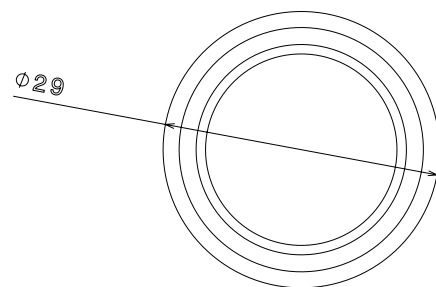

**PRODUCT CODE: GSB25**  
SUPER GROMMET

**DESCRIPTION**

25mm Blind Super Grommet

**FINISH**

Black

**MATERIAL**

Rubber

**PACKAGING**

Packed in qty 100

**ADDITIONAL NOTES**

Isometric view

Top view

Side view

Section view A-A  
Scale: 2:1